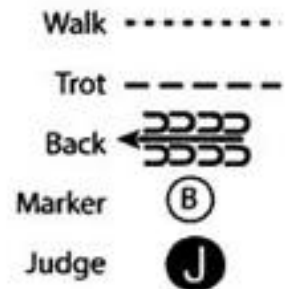

1. Walk from A to B.
2. Trot from B to the Judge.
3. Stop and set up for inspection.
4. When dismissed perform a 270 degree turn and walk straight away from the Judge.

**Ranch Showmanship: Green Horse, Green Rider, WJL Youth,
WJL Adult**